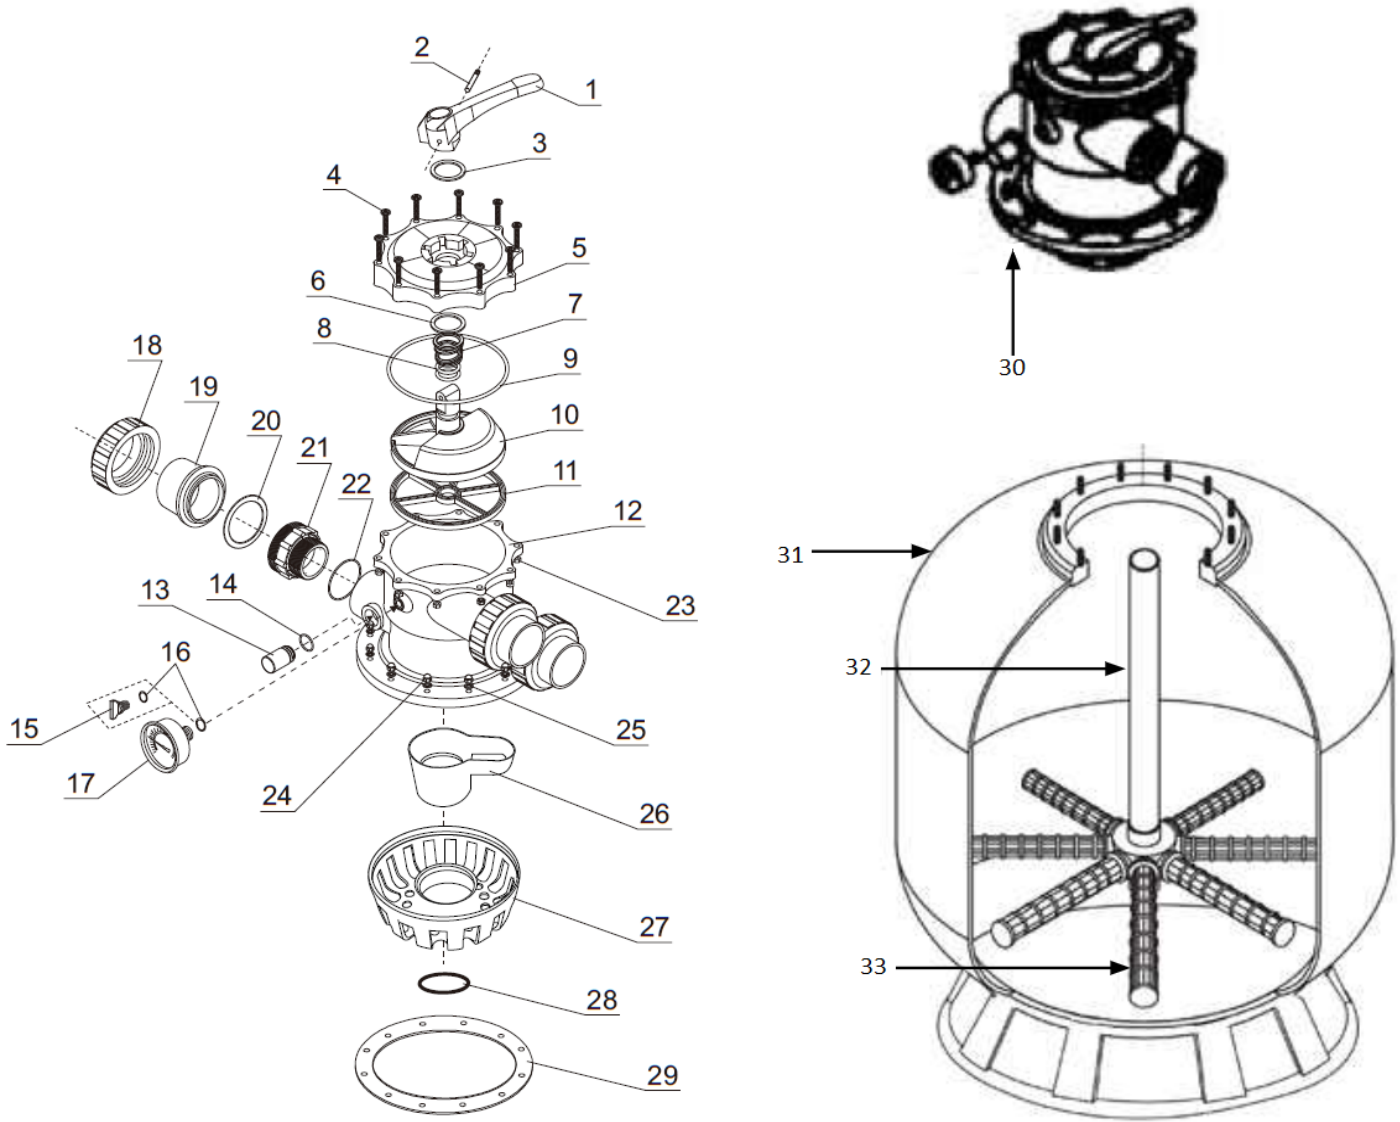

C. Includes: 1-3, 10 x 4, 5-11, 10 x 23

ITEM	PART NO.	DESCRIPTION	PART SPECIFICATIONS	NOTES	QTY REQ'D	UoM
1	M8210	Handle			1	ea
2	M8211	Lock pin			1	ea
3	M8212	Washer			1	ea
4	M8213	MPV cover bolt			10	ea
5	403286	Top cover	Pre-2020	A	1	ea
5	403286-1	Top cover	Post-2020	A	1	ea
6	M8215	Spring washer	Pre-2020	A	1	ea
6	M8215-1	Spring washer	Post-2020	A	1	ea

Notes: A. Pre-2020 DMPV50 valves are identified by serial number up to 2001200000. Serial numbers are found on the top cover of the valve.

Serial numbers after this date are regarded as post-2020

B. Includes: 3 x (18-22)