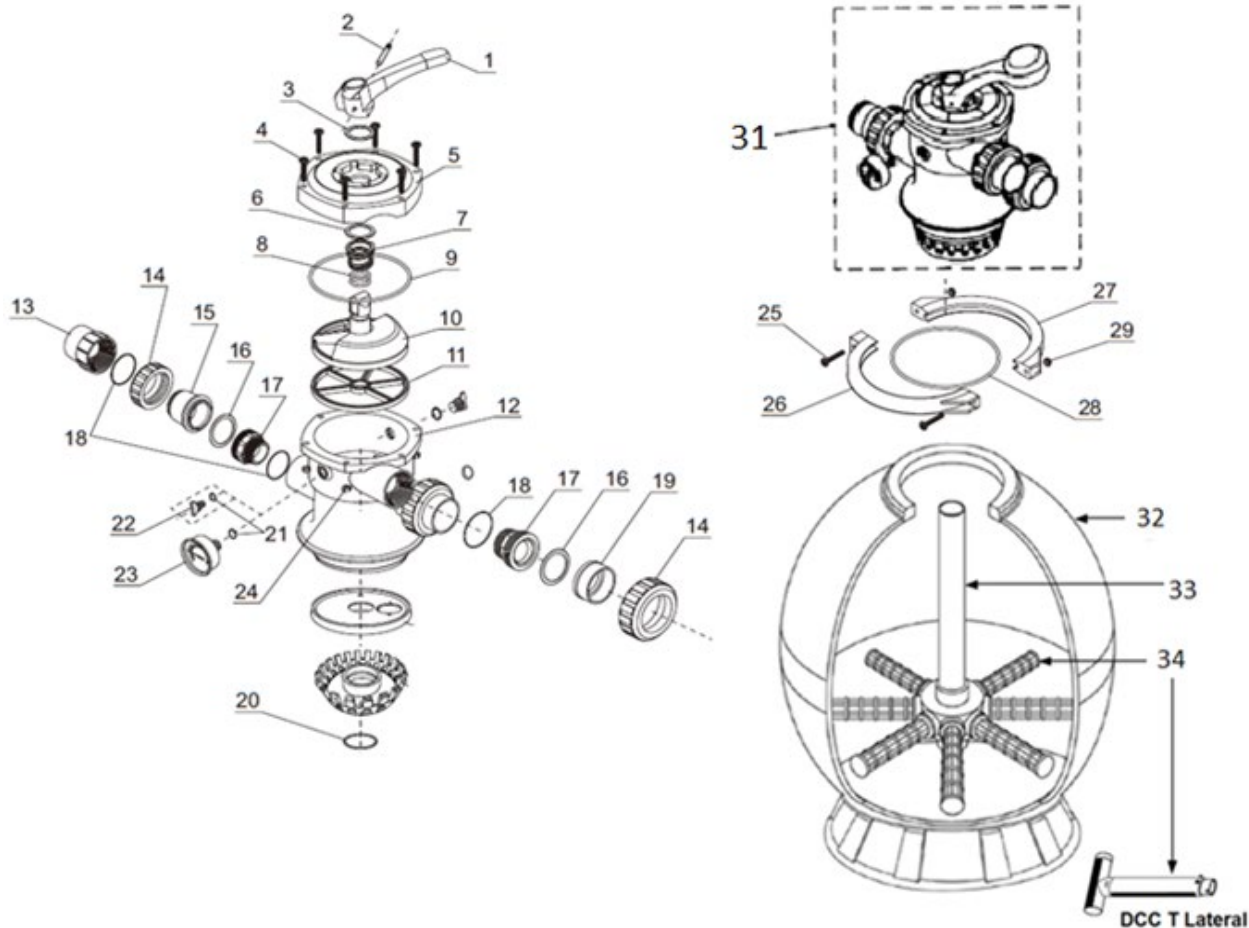

C. Includes: 14, 16, 17, 2 x 18, 19

D. Includes: 1-3, 6 x 4, 5-11, 6 x 24

ITEM	PART NO.	DESCRIPTION	PART SPECIFICATIONS	NOTES	QTY REQ'D	UoM
1	M8210	Handle			1	ea
2	M8211	Lock pin			1	ea
3	M8212	Wearing washer			1	ea
4	403015	Bolt for top cover			6	ea
5	M8114	Top cover	DMPV40	A	1	ea
5	M8114-1	Top cover	DMPV40-1	A	1	ea
6	M8215	Spring washer	DMPV40	A	1	ea
6	M8215-1	Spring washer	DMPV40-1	A	1	ea
7	M8216	Spring			1	ea
8	M8217	Diverter head shaft o-ring	DMPV40	A	2	ea
8	M8217-1	Diverter head shaft o-ring	DMPV40-1	A	2	ea
9	M8118	Top cover o-ring	DMPV40	A	1	ea
9	M8118-1	Top cover o-ring	DMPV40-1	A	1	ea